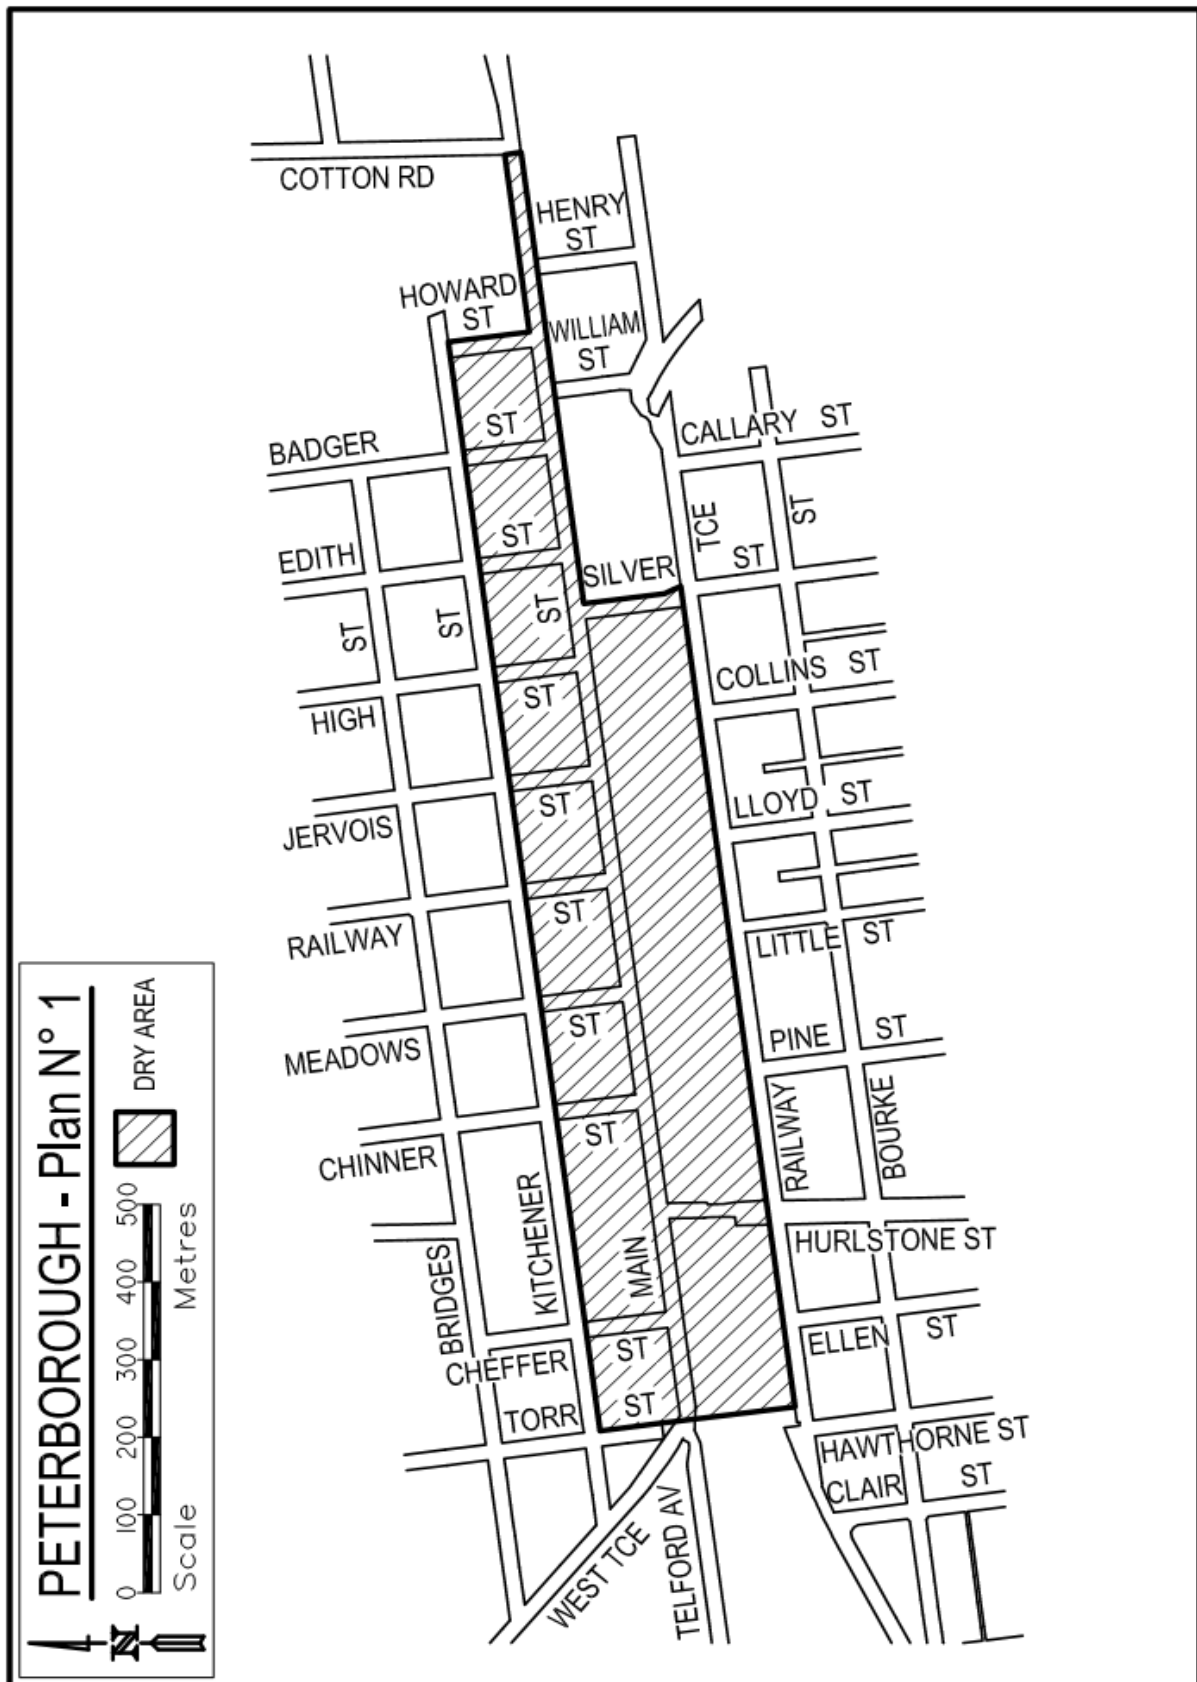

PETERBOROUGH DRY ZONE EFFECTIVE from 1st DEC 2017

Made by the Minister for Consumer and Business Services

on 9 November 2017